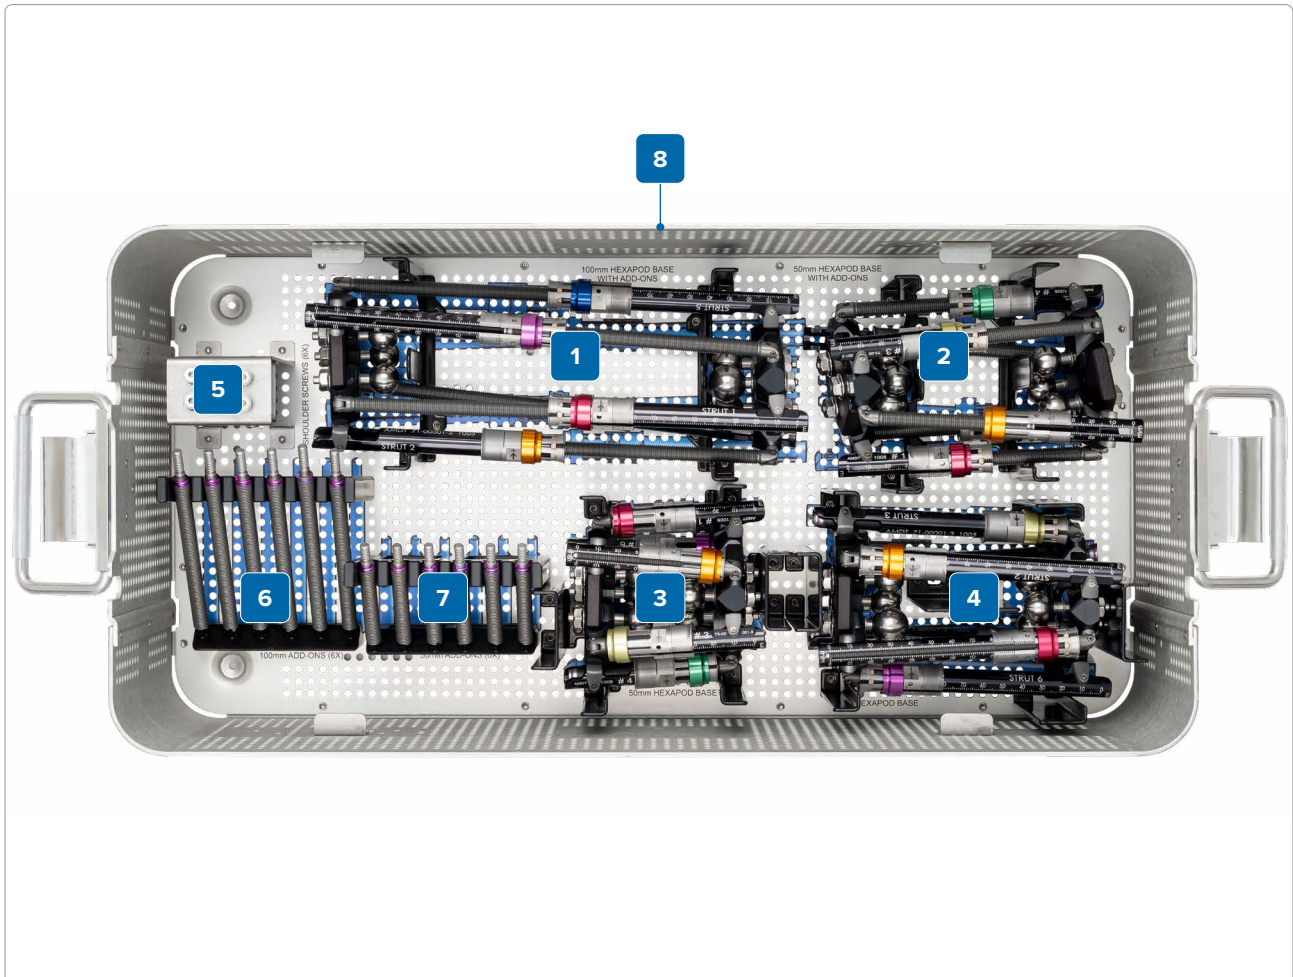

RAR-82-SF2S

Pic.	Item Number	Qty.	Description
1	78-6120L		Foot ring, 180 mm, long
2	78-6120S		Foot ring, 180 mm, short
3	78-6100L		Foot ring, 150 mm, long
4	78-6100S		Foot ring, 150 mm, short
5	71-90180		Foot arch, 180 mm
6	71-90150		Foot arch, 150 mm
7	76-11610		SixFix foot ring tray

SixFix® Strut Tray

Upper Level | RAR-82-SF3S

Pic.	Item Number	Qty.	Description
1	78-20001		Nut, reduction strut
2	78-00010		Reduction strut, short
3	78-00011		Reduction strut, medium
4	78-00012		Reduction strut, large
5	76-11611		SixFix strut tray

SixFix® Strut Tray

Lower Level | RAR-82-SF3S

Pic.	Item Number	Qty.	Description
1	78-00002		Strut assembly w/ add-ons, 100 mm
2	78-00004		Strut assembly w/ add-ons, 50 mm
3	78-00003		Strut assembly, 50 mm
4	78-00001		Strut assembly, 100 mm
5	25-0045		Shoulder screw
6	78-80002		Strut screw add-on, 100 mm
7	78-80001		Strut screw add-on, 50 mm
8	76-11611		SixFix strut tray