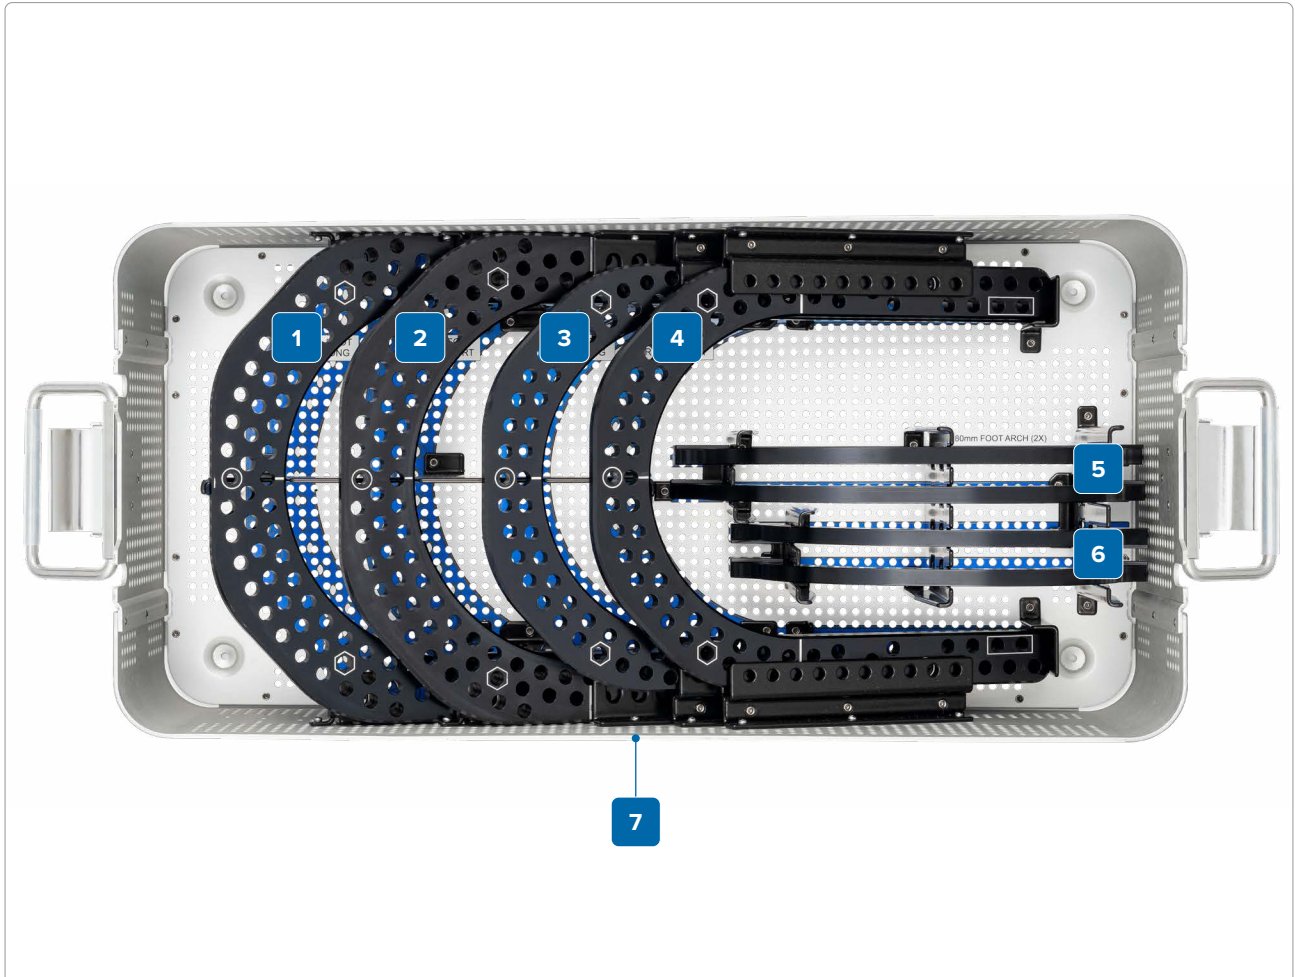

SixFix® Ring Fixation System

Tray Layout and Instrument Set List | RAR-82-001S

Pic.	Item Number	Qty.	Description
1	RAR-82-SF1S		SixFix circular ring tray SF1
2	RAR-82-SF2S		SixFix foot ring tray SF2
3	RAR-82-SF3S		SixFix strut tray SF3
4	RAR-82-SF4S		SixFix static supports tray SF4
5	RAR-82-SF5S		SixFix hardware tray SF5
6	RAR-82-SF6S		SixFix instrumentation tray SF6
7	RAR-82-SFXS		SixFix accessory items, loaner system

SixFix[®] Circular Ring Tray

RAR-82-SF1S

Pic.	Item Number	Qty.	Description
1	78-20195		2/3 Ring, 195 mm
2	78-20175		2/3 Ring, 175 mm
3	78-20155		2/3 Ring, 155 mm
4	78-20135		2/3 Ring, 135 mm
5	78-10135		Full ring, 135 mm
6	78-10155		Full ring, 155 mm
7	78-10175		Full ring, 175 mm
8	78-10195		Full ring, 195 mm
9	76-11609		SixFix circular ring tray

The below items must be special ordered individually

Pic.	Item Number	Qty.	Description
N/A	78-20225		2/3 Ring, 225 mm (special order)
N/A	78-10225		Full ring, 225 mm (special order)

SixFix[®] Foot Ring Tray

RAR-82-SF2S

Pic.	Item Number	Qty.	Description
1	78-6120L		Foot ring, 180 mm, long
2	78-6120S		Foot ring, 180 mm, short
3	78-6100L		Foot ring, 150 mm, long
4	78-6100S		Foot ring, 150 mm, short
5	71-90180		Foot arch, 180 mm
6	71-90150		Foot arch, 150 mm
7	76-11610		SixFix foot ring tray