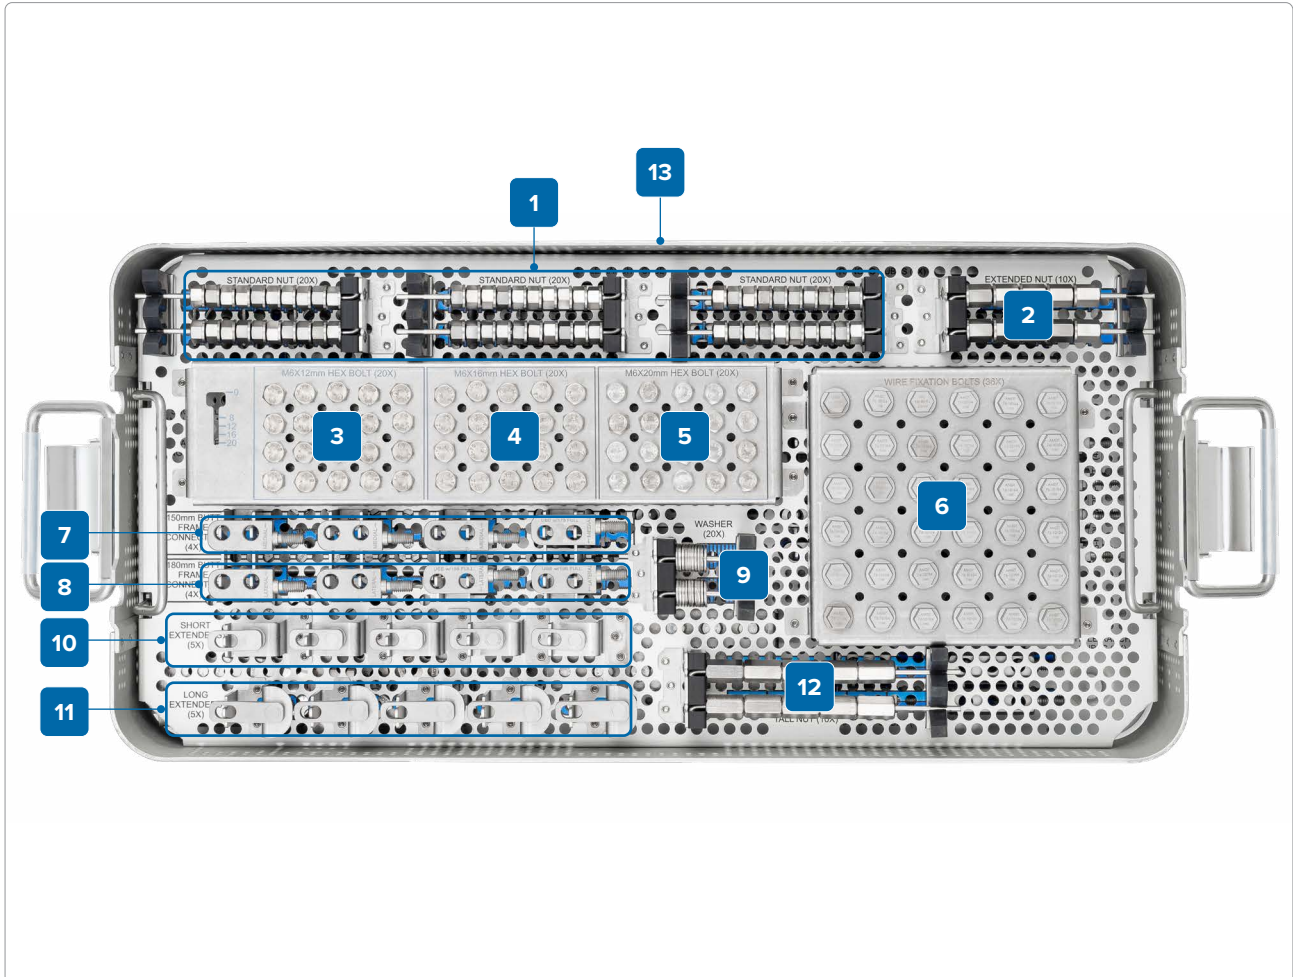

SixFix® Static Support Tray

RAR-82-SF4S

Pic.	Item Number	Qty.	Description
1	76-11506		Static strut, short (30 mm)
2	76-11507		Static strut, medium (40 mm)
3	76-11508		Static strut, long (60 mm)
4	76-11509		Static strut, extra long (80 mm)
5	76-11085		Threaded rods, 85 mm
6	76-11115		Threaded rods, 115 mm
7	76-11165		Threaded rods, 165 mm
8	76-11200		Threaded rods, 200 mm
9	76-11300		Threaded rods, 300 mm
10	76-11616		SixFix static supports tray

SixFix[®] Hardware Tray

Upper Level | RAR-82-SF5S

Pic.	Item Number	Qty.	Description
1	76-10187		M6 Ti flange nut, 10 mm hex, std
2	76-10188		M6 Ti flange nut, 10 mm hex, ext
3	76-10161		Standard hex bolt, 6 mm × 12 mm
4	76-10162		Standard hex bolt, 6 mm × 16 mm
5	76-10163		Standard hex bolt, 6 mm × 20 mm
6	76-10104		Wire fixation bolt, XL
7	71-61150		Butt frame connector, 150 mm
8	71-61180		Butt frame connector, 180 mm
9	76-10113		Washer
10	76-10191		Extended connector, short
11	76-10192		Extended connector, long
12	76-10185		M6 hex nut, tall
13	76-11612		SixFix hardware tray

SixFix[®] Hardware Tray

Lower Level | RAR-82-SF5S

Pic.	Item Number	Qty.	Description
1	76-10100		Variable angle clamp, short
2	76-10101		Variable angle clamp, tall
3	76-10203		Rancho cube, 4H
4	76-10204		Rancho cube, 5H
5	76-10149		Half-pin fixation bolt
6	76-10125		Threaded posts, 2H
7	76-10140		Threaded posts, 4H
8	76-10145		Threaded posts, 5H
9	76-10146		Threaded posts, 6H
10	76-20209		Centering sleeve, 4 mm
11	76-20210		Centering sleeve, 5 mm
12	76-10160		Standard hex bolt, 6 mm × 8 mm
13	76-10207		Rancho w/ post, 2H
14	76-10208		Rancho w/ post, 3H
15	76-11612		SixFix hardware tray