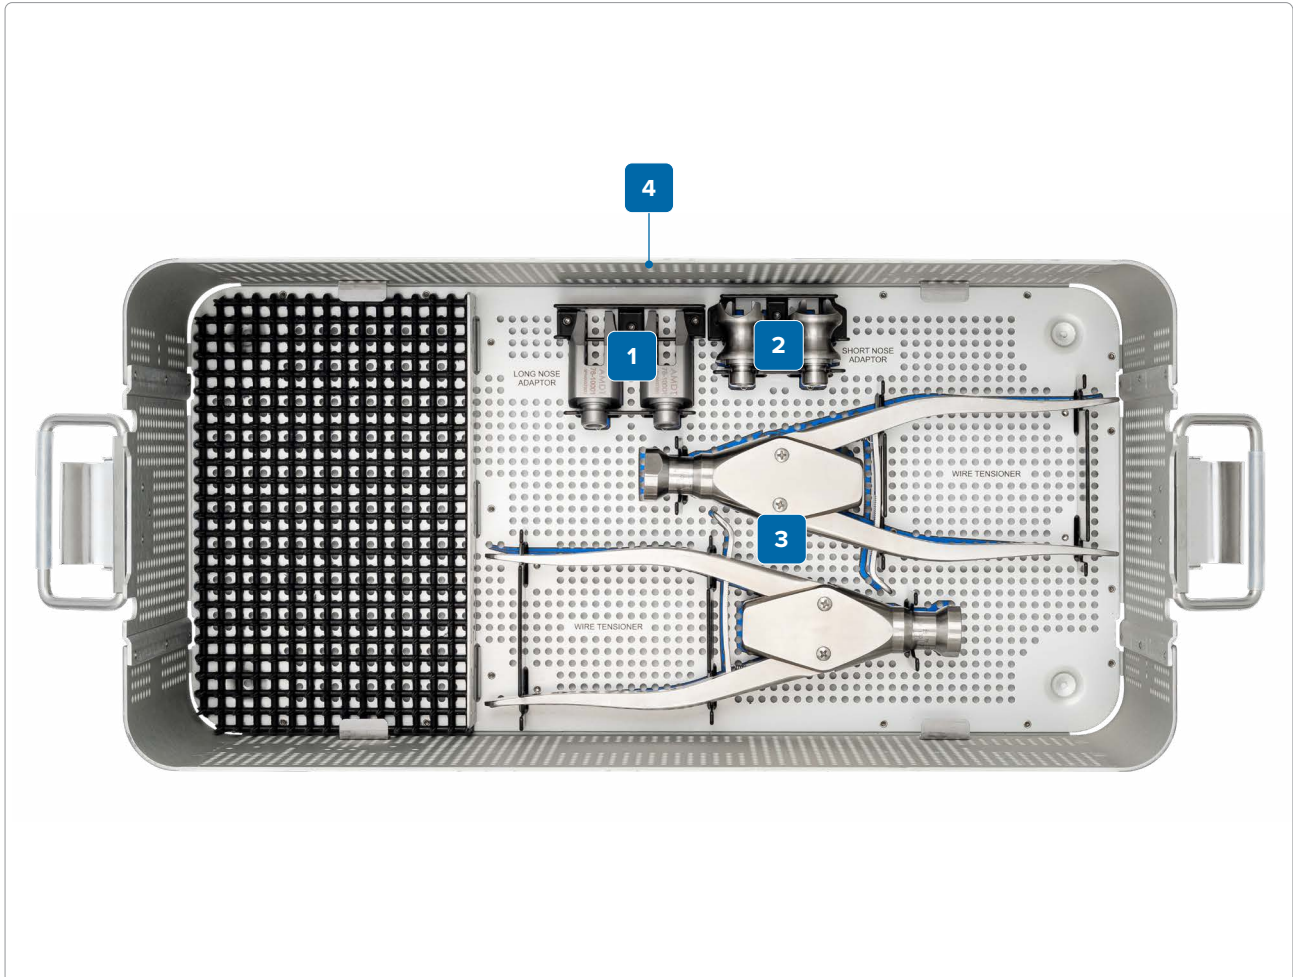

SixFix® Instrumentation Tray

Lower Level | RAR-82-SF6S

Pic.	Item Number	Qty.	Description
1	76-10001		Wire tensioner nose, long
2	SF-6478		Wire tensioner nose, short
3	76-10000		Wire tensioner
4	76-11613		SixFix instrumentation tray