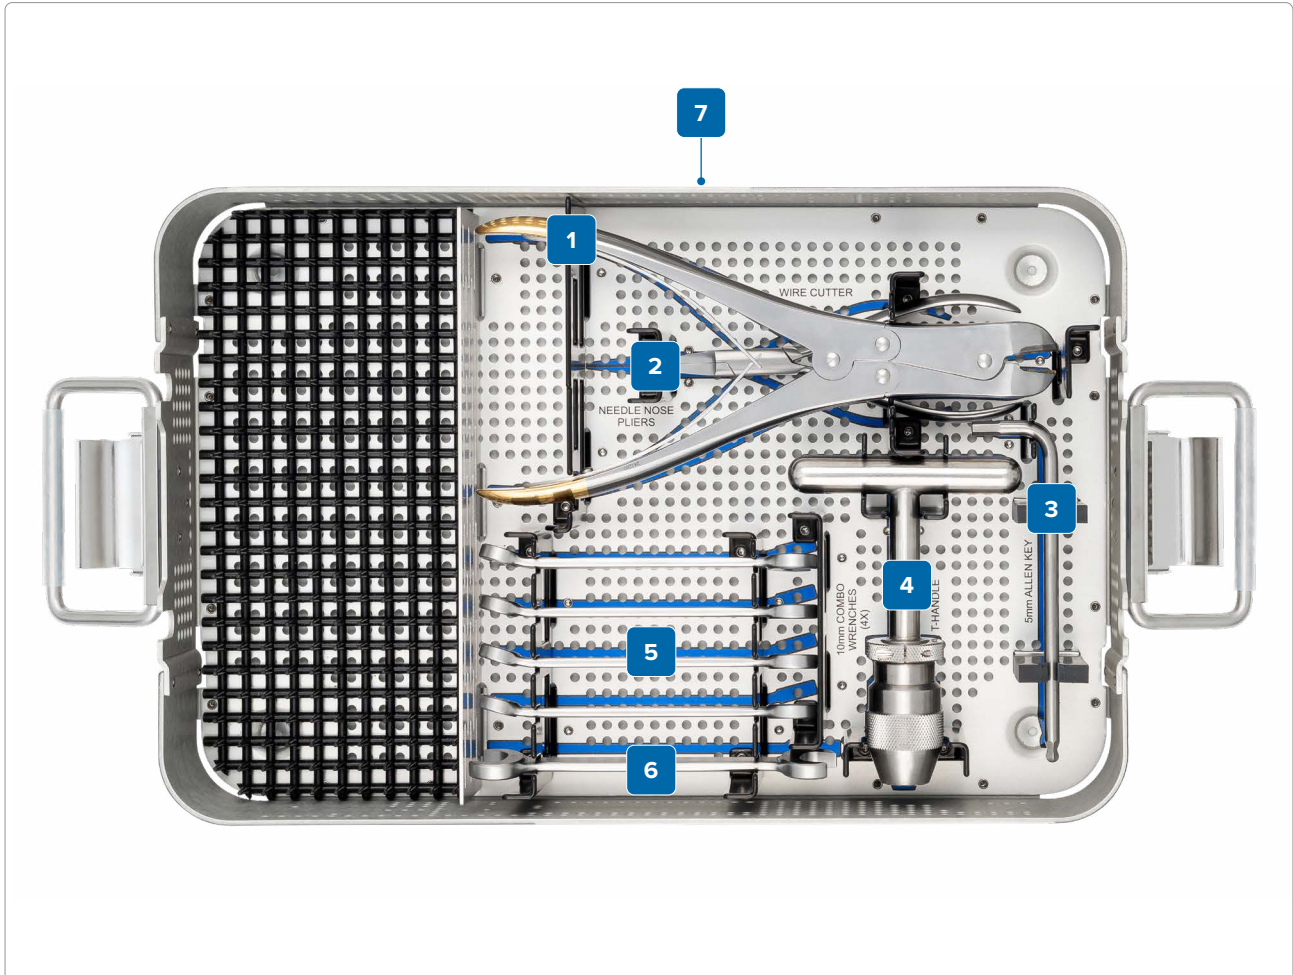

Sterile Items

Pic.	Item Number	Qty.	Description
8	SF1304		Pin adaptor, QC, AO, 4 mm
9	SF1305		Pin adaptor, QC, AO, 5 mm
10	SF1306		Pin adaptor, QC, AO, 6 mm
11	ST134120HA		Half-pin, 4 × 34 × 120 mm, HA-coated
	ST134150HA		Half-pin, 4 × 40 × 150 mm, HA-coated
	ST145120HA		Half-pin, 5 × 34 × 120 mm, HA-coated
	ST145150HA		Half-pin, 5 × 40 × 150 mm, HA-coated
	ST145180HA		Half-pin, 5 × 50 × 180 mm, HA-coated
	ST156150HA		Half-pin, 6 × 40 × 150 mm, HA-coated
	ST156180HA		Half-pin, 6 × 50 × 180 mm, HA-coated
	F4-134120		Half-pin, 4 × 34 × 120 mm
	F4-134150		Half-pin, 4 × 40 × 150 mm
	F4-145120		Half-pin, 5 × 34 × 120 mm
12	F4-145150		Half-pin, 5 × 40 × 150 mm
	F4-145180		Half-pin, 5 × 50 × 180 mm
	F4-156150		Half-pin, 6 × 40 × 150 mm
	F4-156180		Half-pin, 6 × 50 × 180 mm
	F4-156200		Half-pin, 6 × 60 × 200 mm

SixFix[®] Hexapod Adjustment Tray

RAR-83-001S

RAR-83-SFAS

Pic.	Item Number	Qty.	Description
1	76-10010		AO torque-limiting handle
2	76-10018		L-wrench, 5 mm hex, ball end
3	78-80001		Strut screw add-on, 50 mm
4	78-80002		Strut screw add-on, 100 mm
5	25-0045		Shoulder screw
6	76-10020		Combo wrench, 10 mm
7	76-10011		Hex driver, 3/32 in, AO, QC
8	76-11614		SixFix hexapod adjustment tray

RAR-83-SFXS

Pic.	Item Number	Qty.	Description
N/A	71-00004		Strut clip PAC (6 each)

SixFix[®] Hardware Removal Tray

RAR-84-001S

RAR-84-SFRS

Pic.	Item Number	Qty.	Description
1	76-10038		Wire cutter
2	76-10023		Needle nose pliers
3	76-10018		L-wrench, 5 mm hex, ball end
4	76-10035		Universal chuck with T-handle
5	76-10020		Combo wrench, 10 mm
6	76-10019		Combo wrench, 13 mm/14 mm, open
7	76-11615		SixFix hardware removal set