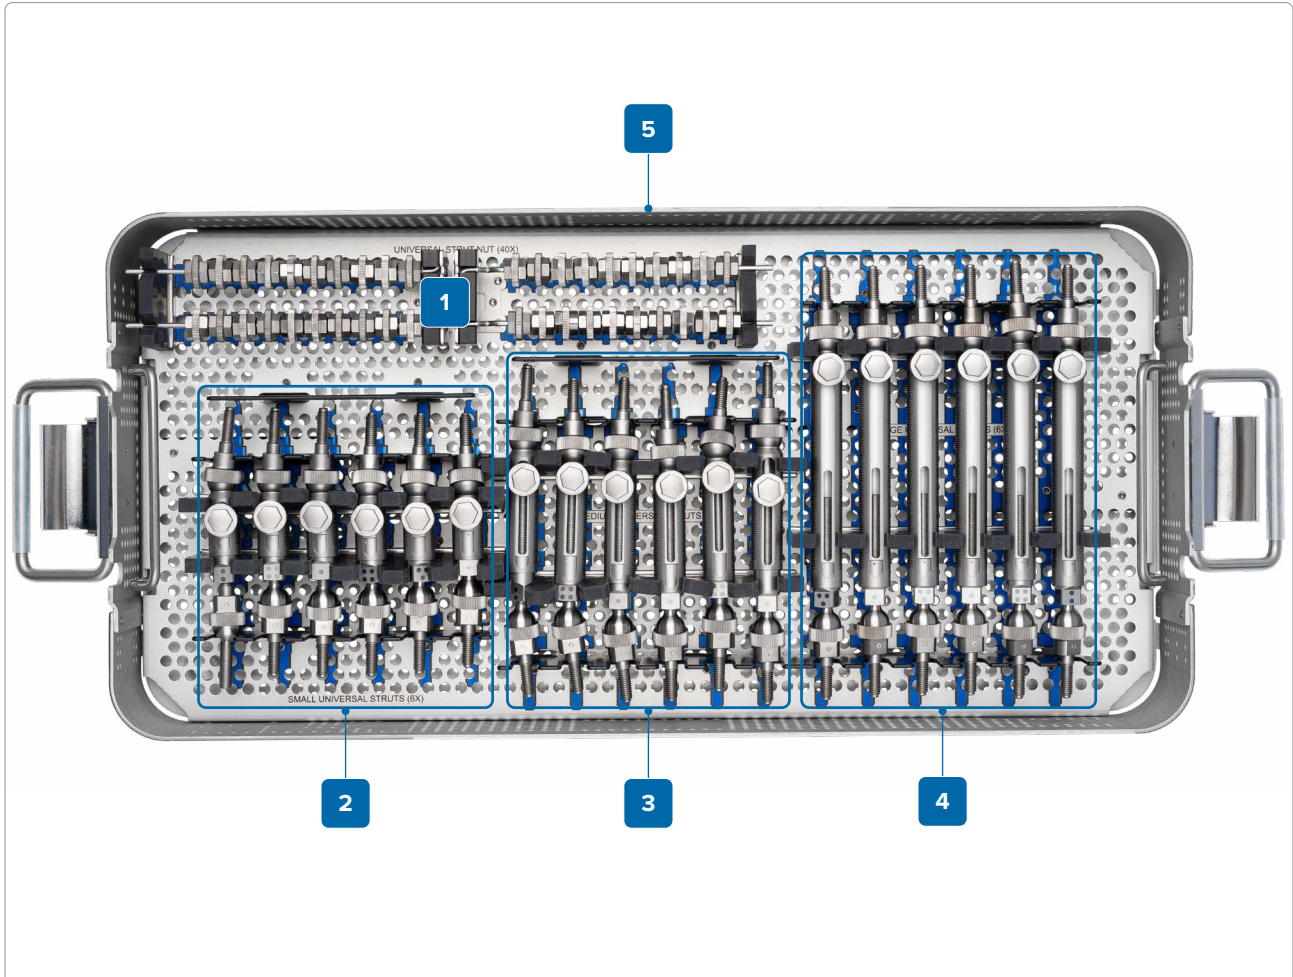

SixFix® Strut Tray

Upper Level | RAR-82-SF3S

Pic.	Item Number	Qty.	Description
1	78-20001		Nut, reduction strut
2	78-00010		Reduction strut, short
3	78-00011		Reduction strut, medium
4	78-00012		Reduction strut, large
5	76-11611		SixFix strut tray