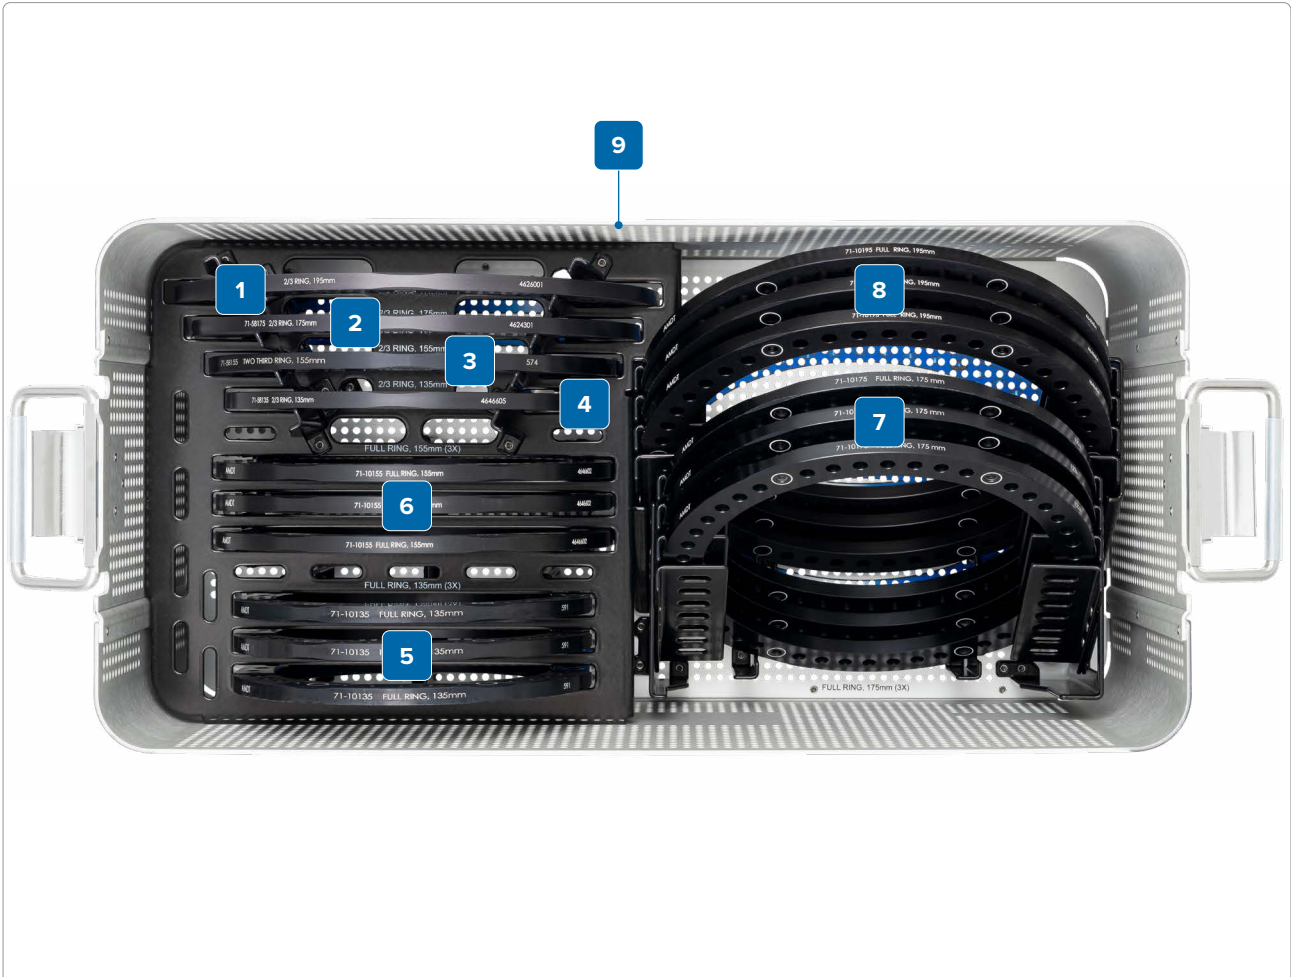

SixFix® Circular Ring Tray

RAR-82-SF1S

Pic.	Item Number	Qty.	Description
1	78-20195		2/3 Ring, 195 mm
2	78-20175		2/3 Ring, 175 mm
3	78-20155		2/3 Ring, 155 mm
4	78-20135		2/3 Ring, 135 mm
5	78-10135		Full ring, 135 mm
6	78-10155		Full ring, 155 mm
7	78-10175		Full ring, 175 mm
8	78-10195		Full ring, 195 mm
9	76-11609		SixFix circular ring tray

The below items must be special ordered individually

Pic.	Item Number	Qty.	Description
N/A	78-20225		2/3 Ring, 225 mm (special order)
N/A	78-10225		Full ring, 225 mm (special order)