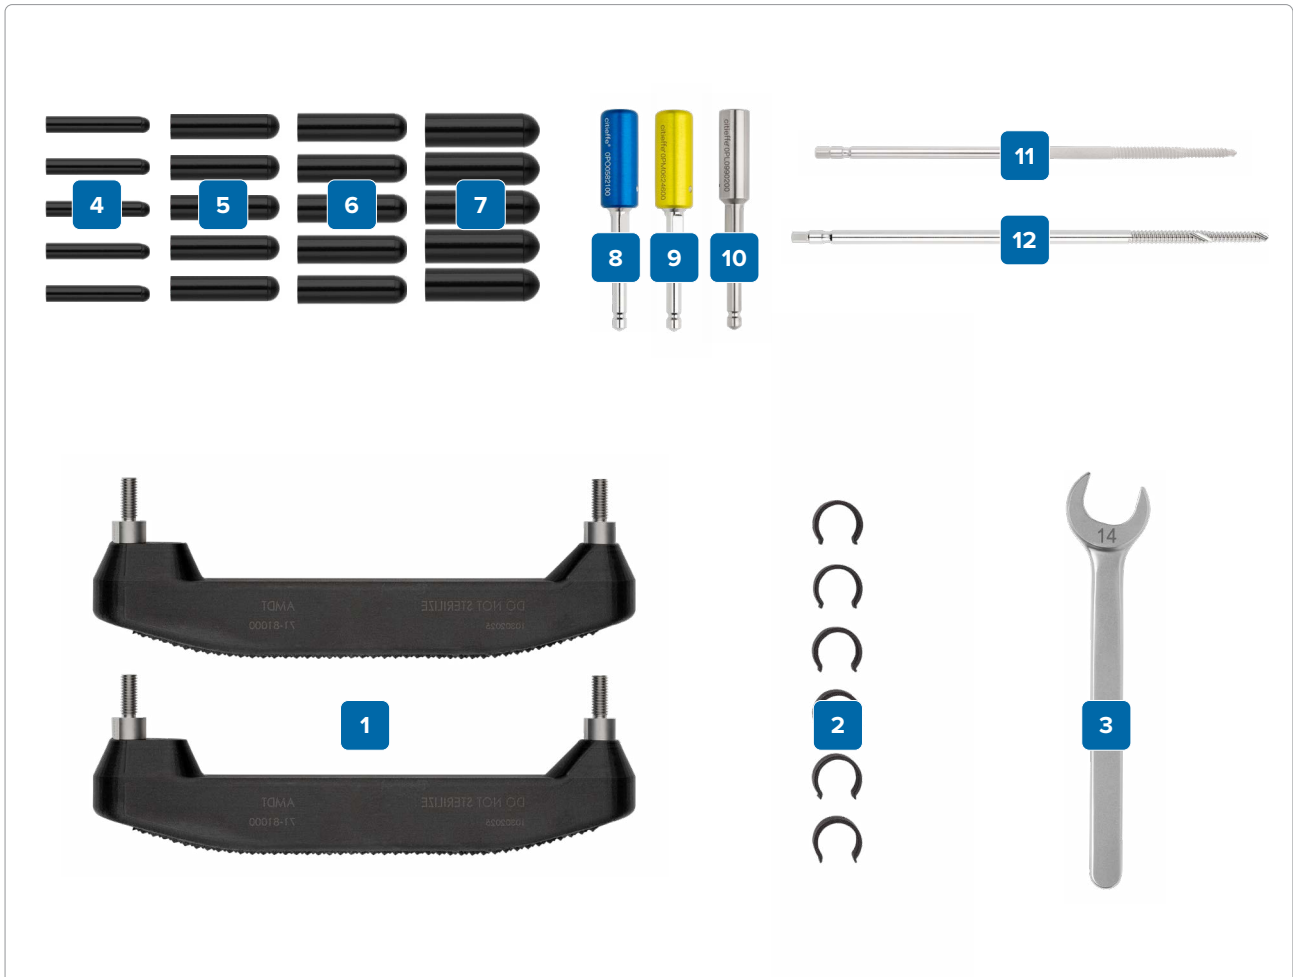

SixFix® Accessory Items

RAR-82-SFXS

Pic.	Item Number	Qty.	Description
1	71-82000		Foot rocker kit, short
2	76-10002		Strut clip PAC (6 each)
3	76-10017		Wrench, 1-sided, 14 mm
4	76-10230		Wire cap PAC (5 each)
5	76-10234		Half-pin cap, 4 mm PAC (5 each)
6	76-10235		Half-pin cap, 5 mm PAC (5 each)
7	76-10236		Half-pin cap, 6 mm PAC (5 each)

Sterile Items

Pic.	Item Number	Qty.	Description
8	SF1304		Pin adaptor, QC, AO, 4 mm
9	SF1305		Pin adaptor, QC, AO, 5 mm
10	SF1306		Pin adaptor, QC, AO, 6 mm
11	ST134120HA		Half-pin, 4 × 34 × 120 mm, HA-coated
	ST134150HA		Half-pin, 4 × 40 × 150 mm, HA-coated
	ST145120HA		Half-pin, 5 × 34 × 120 mm, HA-coated
	ST145150HA		Half-pin, 5 × 40 × 150 mm, HA-coated
	ST145180HA		Half-pin, 5 × 50 × 180 mm, HA-coated
	ST156150HA		Half-pin, 6 × 40 × 150 mm, HA-coated
	ST156180HA		Half-pin, 6 × 50 × 180 mm, HA-coated
	F4-134120		Half-pin, 4 × 34 × 120 mm
	F4-134150		Half-pin, 4 × 40 × 150 mm
	F4-145120		Half-pin, 5 × 34 × 120 mm
12	F4-145150		Half-pin, 5 × 40 × 150 mm
	F4-145180		Half-pin, 5 × 50 × 180 mm
	F4-156150		Half-pin, 6 × 40 × 150 mm
	F4-156180		Half-pin, 6 × 50 × 180 mm
	F4-156200		Half-pin, 6 × 60 × 200 mm