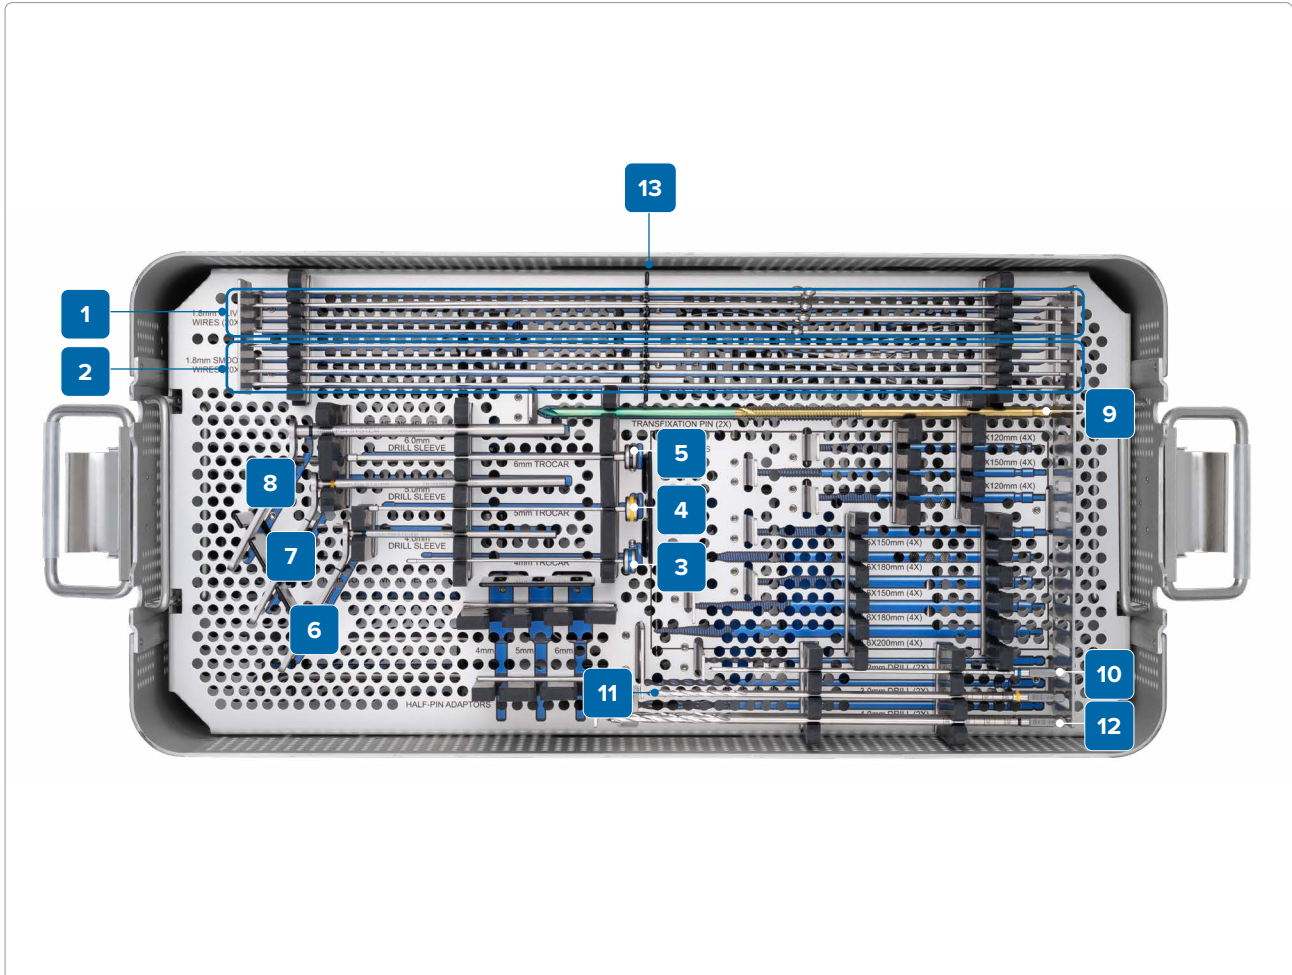

SixFix® Instrumentation Tray

Upper Level | RAR-82-SF6S

Pic.	Item Number	Qty.	Description
1	76-20106		Olive wire bayonet tip, 1.8 × 400 mm
2	76-20400		Smooth bayonet tip, 1.8 × 400 mm
3	76-20045		Trocar, 4 mm
4	76-20055		Trocar, 5 mm
5	76-20065		Trocar, 6 mm
6	76-20040		Half-pin drill sleeve for 2.2 mm drill, 4 mm
7	76-20050		Half-pin drill sleeve for 3.0 mm drill, 5 mm
8	76-20060		Half-pin drill sleeve for 4.0 mm drill, 6 mm
9	76-11450		Transfixing bone screw
10	76-20042		Drill bit, 2.2 mm × 150 mm
11	76-20052		Drill bit, 3.0 mm × 180 mm
12	76-20062		Drill bit, 4.0 mm × 200 mm
13	76-11613		SixFix instrumentation tray

Pic.	Item Number	Qty.	Description
N/A	76-20107		Olive wire, 2.0 × 400 mm (special order)
N/A	76-20401		Smooth wire, 2.0 × 400 mm (special order)