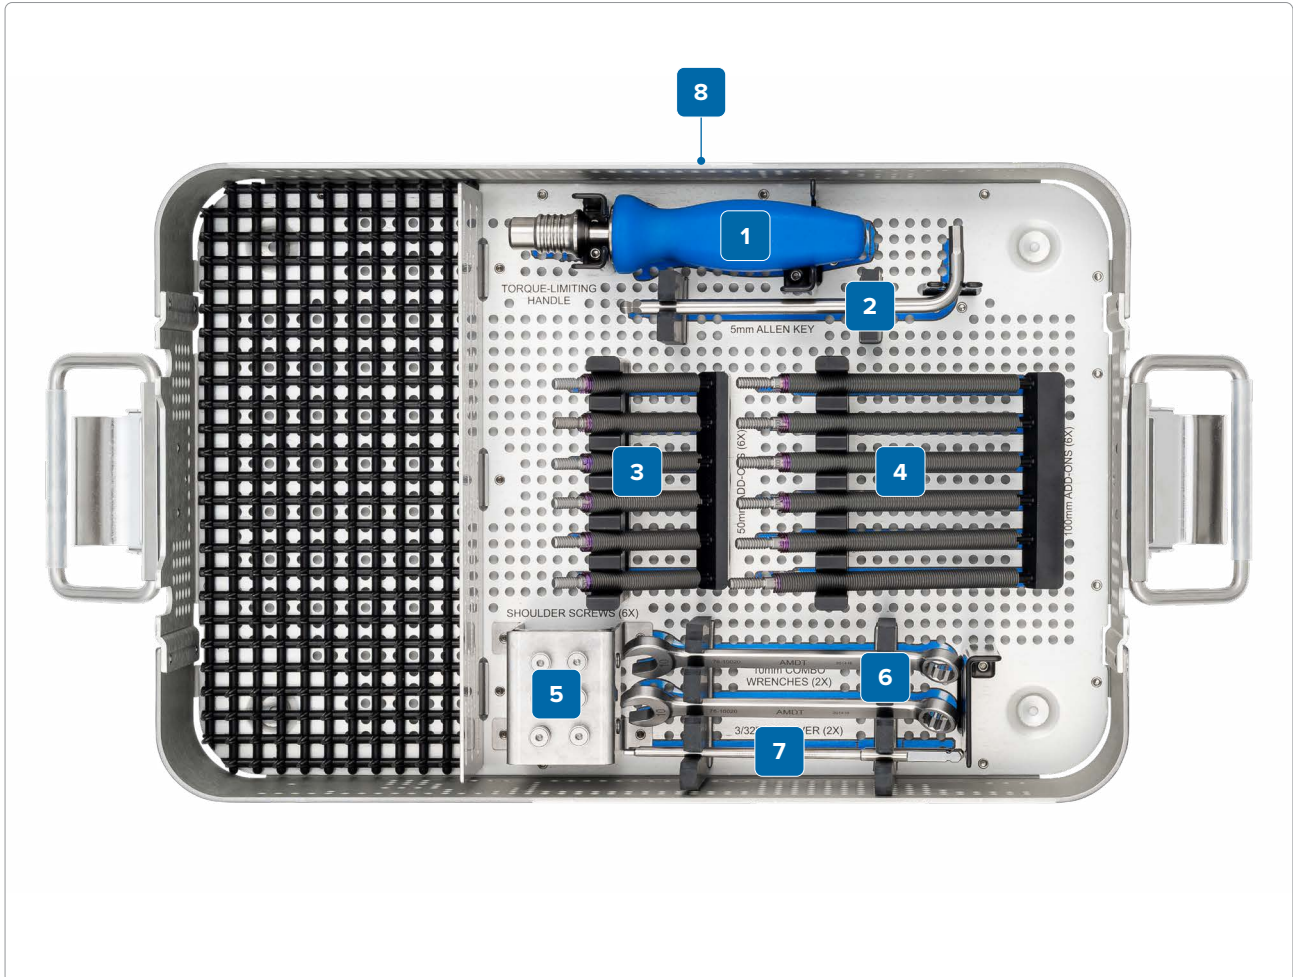

SixFix® Hexapod Adjustment Tray

RAR-83-001S

RAR-83-SFAS

Pic.	Item Number	Qty.	Description
1	76-10010		AO torque-limiting handle
2	76-10018		L-wrench, 5 mm hex, ball end
3	78-80001		Strut screw add-on, 50 mm
4	78-80002		Strut screw add-on, 100 mm
5	25-0045		Shoulder screw
6	76-10020		Combo wrench, 10 mm
7	76-10011		Hex driver, 3/32 in, AO, QC
8	76-11614		SixFix hexapod adjustment tray

RAR-83-SFXS

Pic.	Item Number	Qty.	Description
N/A	71-00004		Strut clip PAC (6 each)