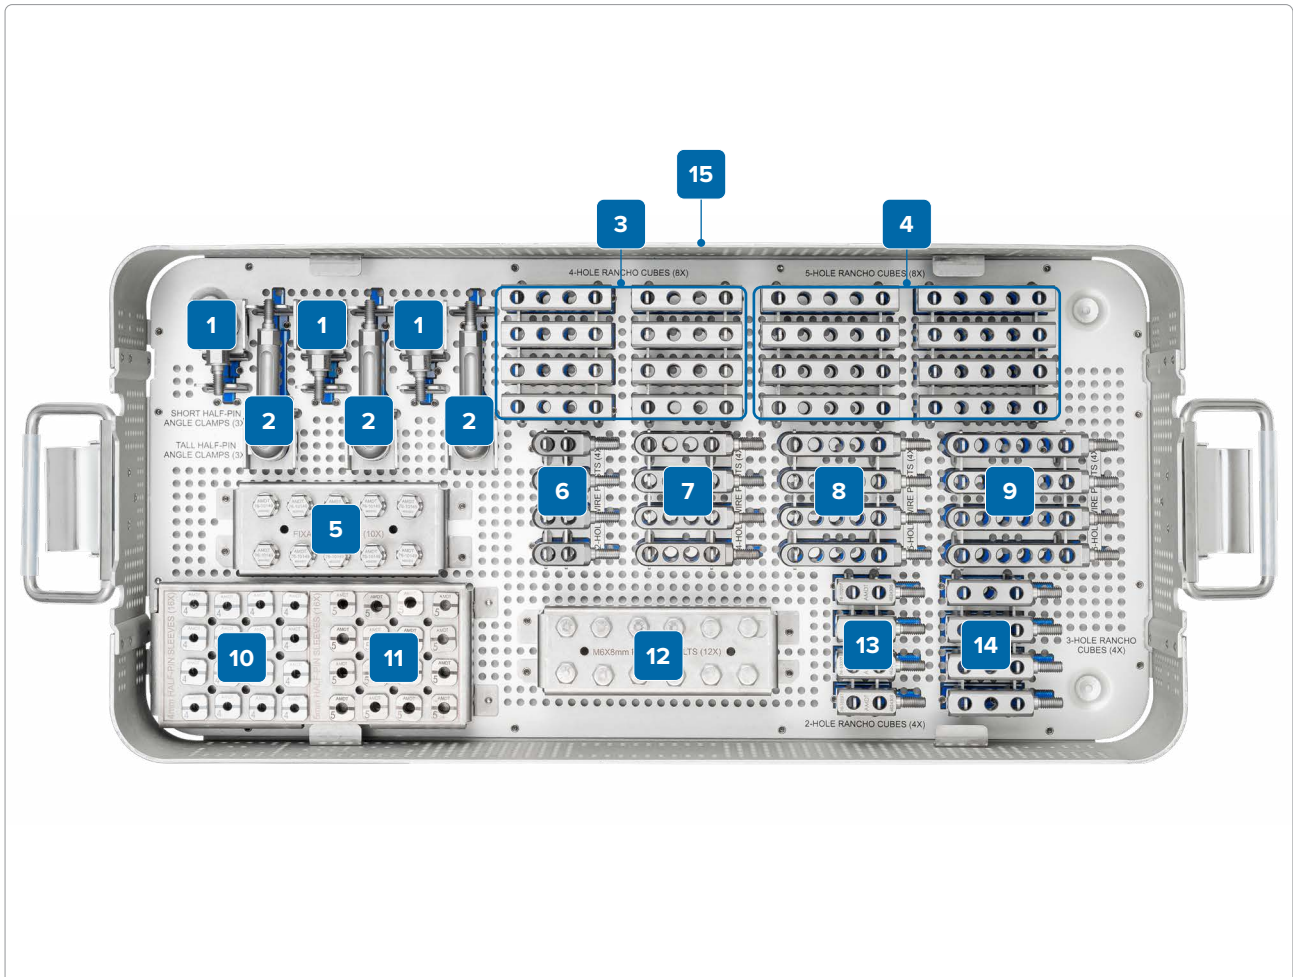

SixFix[®] Hardware Tray

Upper Level | RAR-82-SF5S

Pic.	Item Number	Qty.	Description
1	76-10187		M6 Ti flange nut, 10 mm hex, std
2	76-10188		M6 Ti flange nut, 10 mm hex, ext
3	76-10161		Standard hex bolt, 6 mm × 12 mm
4	76-10162		Standard hex bolt, 6 mm × 16 mm
5	76-10163		Standard hex bolt, 6 mm × 20 mm
6	76-10104		Wire fixation bolt, XL
7	71-61150		Butt frame connector, 150 mm
8	71-61180		Butt frame connector, 180 mm
9	76-10113		Washer
10	76-10191		Extended connector, short
11	76-10192		Extended connector, long
12	76-10185		M6 hex nut, tall
13	76-11612		SixFix hardware tray

SixFix[®] Hardware Tray

Lower Level | RAR-82-SF5S

Pic.	Item Number	Qty.	Description
1	76-10100		Variable angle clamp, short
2	76-10101		Variable angle clamp, tall
3	76-10203		Rancho cube, 4H
4	76-10204		Rancho cube, 5H
5	76-10149		Half-pin fixation bolt
6	76-10125		Threaded posts, 2H
7	76-10140		Threaded posts, 4H
8	76-10145		Threaded posts, 5H
9	76-10146		Threaded posts, 6H
10	76-20209		Centering sleeve, 4 mm
11	76-20210		Centering sleeve, 5 mm
12	76-10160		Standard hex bolt, 6 mm × 8 mm
13	76-10207		Rancho w/ post, 2H
14	76-10208		Rancho w/ post, 3H
15	76-11612		SixFix hardware tray