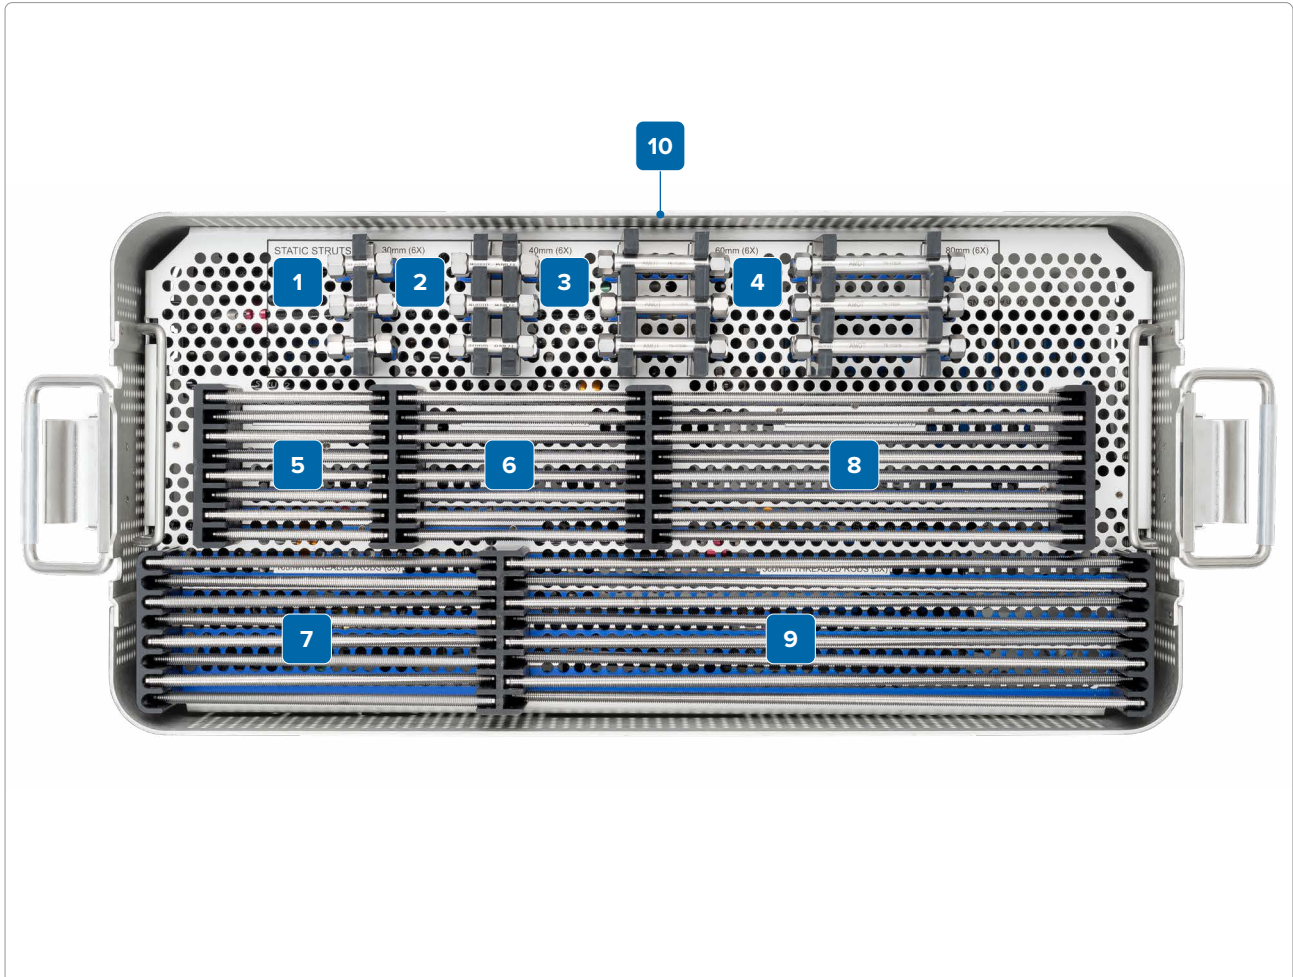

SixFix® Static Support Tray

RAR-82-SF4S

Pic.	Item Number	Qty.	Description
1	76-11506		Static strut, short (30 mm)
2	76-11507		Static strut, medium (40 mm)
3	76-11508		Static strut, long (60 mm)
4	76-11509		Static strut, extra long (80 mm)
5	76-11085		Threaded rods, 85 mm
6	76-11115		Threaded rods, 115 mm
7	76-11165		Threaded rods, 165 mm
8	76-11200		Threaded rods, 200 mm
9	76-11300		Threaded rods, 300 mm
10	76-11616		SixFix static supports tray