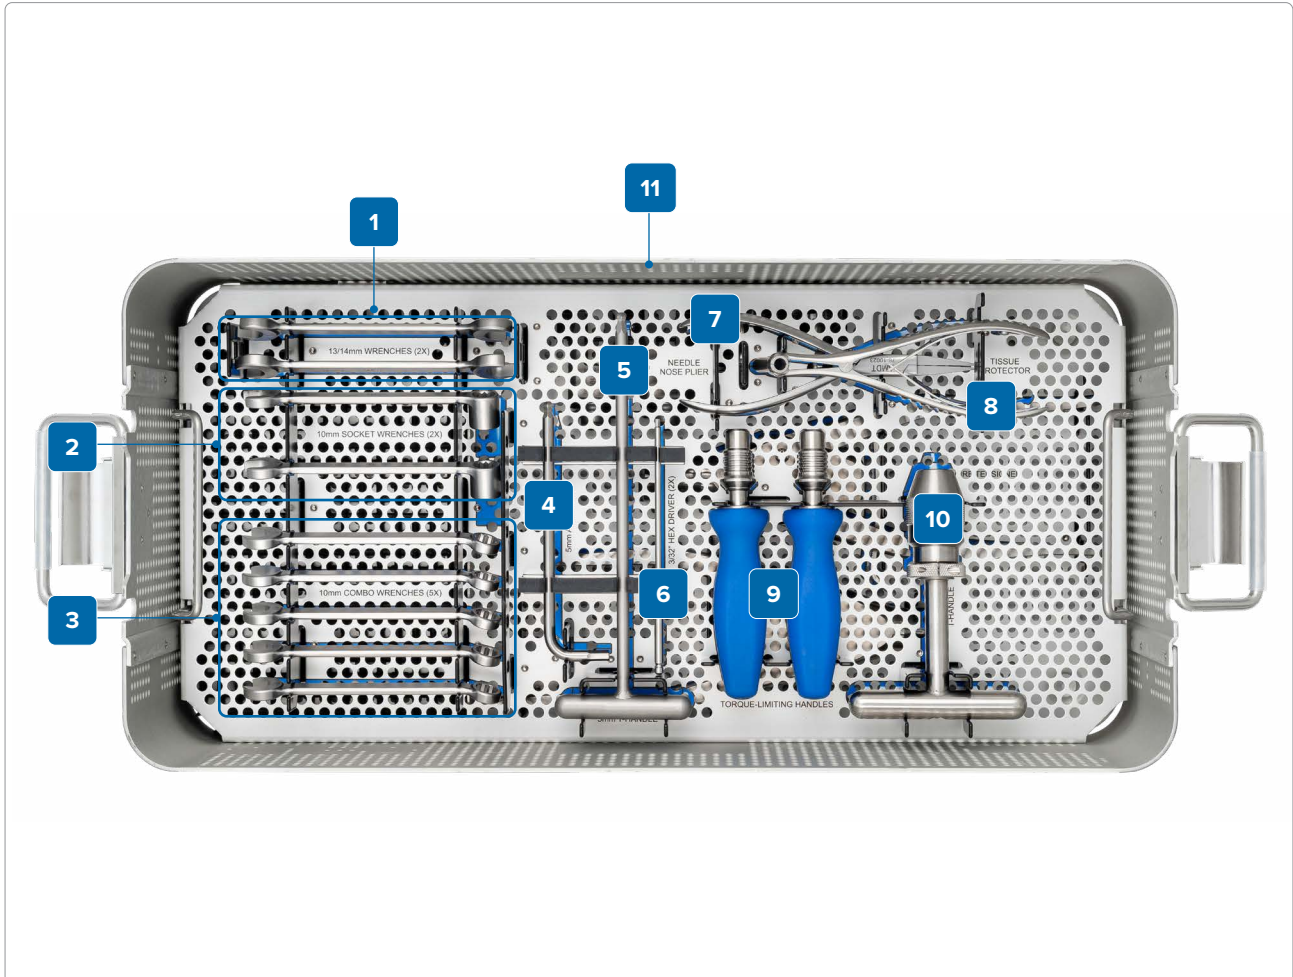

SixFix® Instrumentation Tray

Middle Level | RAR-82-SF6S

Pic.	Item Number	Qty.	Description
1	76-10019		Combo wrench, 13 mm/14 mm, open
2	76-10030		Combo wrench, 10 mm, open and std socket
3	76-10020		Combo wrench, 10 mm
4	76-10018		L-wrench, 5 mm hex, ball end
5	76-10012		Hex driver, 5 mm
6	76-10011		Hex driver, 3/32 in, AO, QC
7	76-10023		Needle nose pliers
8	F4-0215		Tissue protector
9	76-10010		AO torque-limiting handle
10	76-10035		Universal chuck with T-handle
11	76-11613		SixFix instrumentation tray